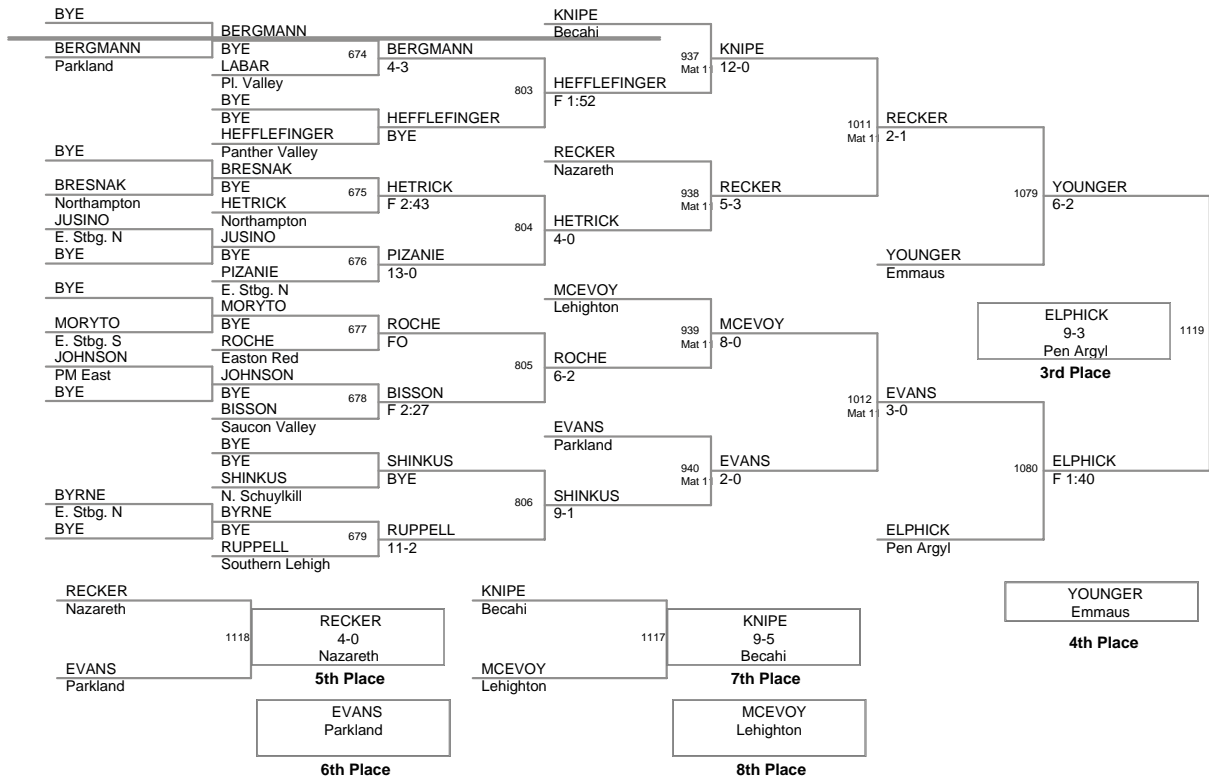

2008 District 11 Jr High

82 Lbs