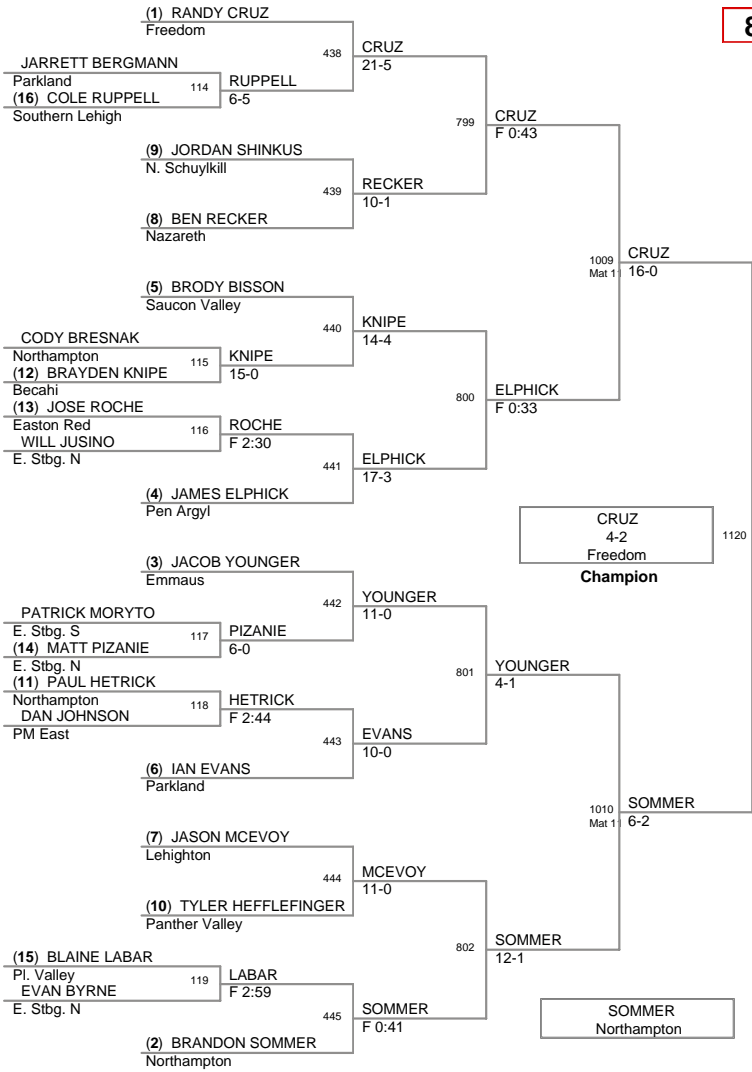

2008 District 11 Jr High

82 Lbs